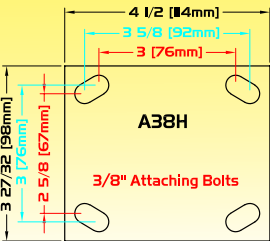

PLATE DIAGRAMS

WHEEL		CASTER				PART NUMBER				
Diameter	Tread Width	Capacity Lbs.	Dimension "A"	Swivel Radius	Overall Height	Head Type	Standard Top Plate	Swivel	Caster Weight (lbs)	
1900 Series - see pages 37-39										
2" Dual	7/8"	up to 750	7 5/8"	6 3/4"	4 3/8"	Thrust Bearing	A38H	STC-3XS1923-D80Z-WHEEL TYPE	Caster X 3 + 5.00	
		up to 750	7 5/8"	6 3/4"	4 7/16"	Twister	A46H	STC-3XS1923-D81Z-WHEEL TYPE	Caster X 3 + 10.00	
		up to 750	7 5/8"	6 3/4"	4 23/32"	Typhoon	A52I	STC-3XS1923-D82Z-WHEEL TYPE	Caster X 3 + 14.00	
3"	1 1/4"	up to 750	7 5/8"	7 1/16"	5 5/16"	Thrust Bearing	A38H	STC-3XS1933-D80Z-WHEEL TYPE	Caster X 3 + 5.00	
		up to 750	7 5/8"	7 1/16"	5 3/8"	Twister	A46H	STC-3XS1933-D81Z-WHEEL TYPE	Caster X 3 + 10.00	
		up to 750	7 5/8"	7 1/16"	5 21/32"	Typhoon	A52I	STC-3XS1933-D82Z-WHEEL TYPE	Caster X 3 + 14.00	
4"	1 1/4"	up to 750	7 5/8"	7 9/16"	6 3/8"	Thrust Bearing	A38H	STC-3XS1943-D80Z-WHEEL TYPE	Caster X 3 + 5.00	
		up to 750	7 5/8"	7 9/16"	6 7/16"	Twister	A46H	STC-3XS1943-D81Z-WHEEL TYPE	Caster X 3 + 10.00	
		up to 750	7 5/8"	7 9/16"	6 23/32"	Typhoon	A52I	STC-3XS1943-D82Z-WHEEL TYPE	Caster X 3 + 14.00	
5"	1 1/4"	up to 750	7 5/8"	8"	7 1/4"	Thrust Bearing	A38H	STC-3XS1953-D80Z-WHEEL TYPE	Caster X 3 + 5.00	
		up to 750	7 5/8"	8"	7 5/16"	Twister	A46H	STC-3XS1953-D81Z-WHEEL TYPE	Caster X 3 + 10.00	
		up to 750	7 5/8"	8"	7 19/32"	Typhoon	A52I	STC-3XS1953-D82Z-WHEEL TYPE	Caster X 3 + 14.00	
5400 Series - see pages 57.58										
2 5/8"	1 1/2"	up to 1,200	7 5/8"	7"	4 7/8"	Thrust Bearing	A38H	STC-3XS54263-D80Z-WHEEL TYPE	Caster X 3 + 5.00	
		up to 1,200	7 5/8"	7"	4 15/16"	Twister	A46H	STC-3XS54263-D81Z-WHEEL TYPE	Caster X 3 + 10.00	
		up to 1,200	7 5/8"	7"	5 7/32"	Typhoon	A52I	STC-3XS54263-D82Z-WHEEL TYPE	Caster X 3 + 14.00	
3"	1 1/2"	up to 1,200	7 5/8"	7 5/16"	5 9/16"	Thrust Bearing	A38H	STC-3XS5433-D80Z-WHEEL TYPE	Caster X 3 + 5.00	
		up to 1,650	7 5/8"	7 5/16"	5 5/8"	Twister	A46H	STC-3XS5433-D81Z-WHEEL TYPE	Caster X 3 + 10.00	
		up to 1,650	7 5/8"	7 5/16"	5 29/32"	Typhoon	A52I	STC-3XS5433-D82Z-WHEEL TYPE	Caster X 3 + 14.00	
4"	1 1/2"	up to 1,200	7 5/8"	7 3/4"	6 9/16"	Thrust Bearing	A38H	STC-3XS5443-D80Z-WHEEL TYPE	Caster X 3 + 5.00	
		up to 1,650	7 5/8"	7 3/4"	6 5/8"	Twister	A46H	STC-3XS5443-D81Z-WHEEL TYPE	Caster X 3 + 10.00	
		up to 1,650	7 5/8"	7 3/4"	6 29/32"	Typhoon	A52I	STC-3XS5443-D82Z-WHEEL TYPE	Caster X 3 + 14.00	
5"	1 1/2"	up to 1,200	10 3/16"	10"	7 9/16"	Thrust Bearing	A38H	STC-3XS5453-D83Z-WHEEL TYPE	Caster X 3 + 6.00	
		up to 1,650	10 3/16"	10"	7 5/8"	Twister	A46H	STC-3XS5453-D84Z-WHEEL TYPE	Caster X 3 + 14.00	
		up to 1,650	10 3/16"	10"	7 29/32"	Typhoon	A52I	STC-3XS5453-D85Z-WHEEL TYPE	Caster X 3 + 20.00	
6"	1 1/2"	up to 1,200	10 3/16"	10 3/8"	8 1/2"	Thrust Bearing	A38H	STC-3XS5463-D83Z-WHEEL TYPE	Caster X 3 + 6.00	
		up to 1,650	10 3/16"	10 3/8"	8 9/16"	Twister	A46H	STC-3XS5463-D84Z-WHEEL TYPE	Caster X 3 + 14.00	
		up to 1,650	10 3/16"	10 3/8"	8 27/32"	Typhoon	A52I	STC-3XS5463-D85Z-WHEEL TYPE	Caster X 3 + 20.00	
E6500 Series - see pages 65.66										
4"	2"	up to 1,200	8 5/8"	8 11/16"	7 3/16"	Twister	A46H	STC-3XSE6543-D86Z-WHEEL TYPE	Caster X 3 + 12.00	
		up to 2,700	8 5/8"	8 11/16"	7 15/32"	Typhoon	A52I	STC-3XSE6543-D87Z-WHEEL TYPE	Caster X 3 + 16.80	
5"	2"	up to 1,650	10 3/16"	10 3/16"	8 1/16"	Twister	A46H	STC-3XSE6553-D84Z-WHEEL TYPE	Caster X 3 + 14.00	
		up to 2,700	10 3/16"	10 3/16"	8 11/32"	Typhoon	A52I	STC-3XSE6553-D85Z-WHEEL TYPE	Caster X 3 + 20.00	
6"	2"	up to 1,650	13"	12 1/2"	9 1/16"	Twister	A46H	STC-3XSE6563-D88Z-WHEEL TYPE	Caster X 3 + 18.50	
		up to 2,700	13"	12 1/2"	9 11/32"	Typhoon	A52I	STC-3XSE6563-D89Z-WHEEL TYPE	Caster X 3 + 26.00	
8"	2"	up to 1,650	13"	13 1/2"	11 1/16"	Twister	A46H	STC-3XSE6583-D88Z-WHEEL TYPE	Caster X 3 + 18.75	
		up to 2,700	13"	13 1/2"	11 11/32"	Typhoon	A52I	STC-3XSE6583-D89Z-WHEEL TYPE	Caster X 3 + 26.00	