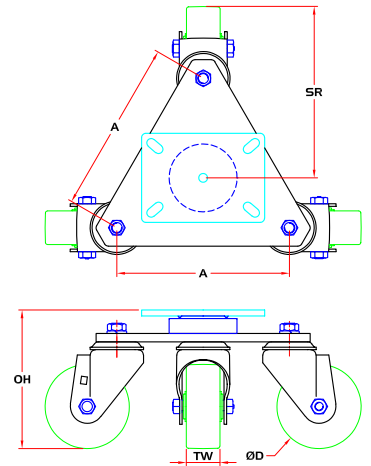

PLATE DIAGRAMS

WHEEL		CASTER				PART NUMBER				
Diameter	Tread Width	Capacity Lbs.	Dimension "A"	Swivel Radius	Overall Height	Head Type	Standard Top Plate	Swivel	Caster Weight (lbs)	
1900 Series - see pages 37-39										
2" Dual	7/8"	up to 750	7 5/8"	6 3/4"	4 3/8"	Thrust Bearing	A38H	STC-3XS1923-D80Z-WHEEL TYPE	Caster X 3 + 5.00	
		up to 750	7 5/8"	6 3/4"	4 7/16"	Twister	A46H	STC-3XS1923-D81Z-WHEEL TYPE	Caster X 3 + 10.00	
		up to 750	7 5/8"	6 3/4"	4 23/32"	Typhoon	A52I	STC-3XS1923-D82Z-WHEEL TYPE	Caster X 3 + 14.00	
3"	1 1/4"	up to 750	7 5/8"	7 1/16"	5 5/16"	Thrust Bearing	A38H	STC-3XS1933-D80Z-WHEEL TYPE	Caster X 3 + 5.00	
		up to 750	7 5/8"	7 1/16"	5 3/8"	Twister	A46H	STC-3XS1933-D81Z-WHEEL TYPE	Caster X 3 + 10.00	
		up to 750	7 5/8"	7 1/16"	5 21/32"	Typhoon	A52I	STC-3XS1933-D82Z-WHEEL TYPE	Caster X 3 + 14.00	
4"	1 1/4"	up to 750	7 5/8"	7 9/16"	6 3/8"	Thrust Bearing	A38H	STC-3XS1943-D80Z-WHEEL TYPE	Caster X 3 + 5.00	
		up to 750	7 5/8"	7 9/16"	6 7/16"	Twister	A46H	STC-3XS1943-D81Z-WHEEL TYPE	Caster X 3 + 10.00	
		up to 750	7 5/8"	7 9/16"	6 23/32"	Typhoon	A52I	STC-3XS1943-D82Z-WHEEL TYPE	Caster X 3 + 14.00	
5"	1 1/4"	up to 750	7 5/8"	8"	7 1/4"	Thrust Bearing	A38H	STC-3XS1953-D80Z-WHEEL TYPE	Caster X 3 + 5.00	
		up to 750	7 5/8"	8"	7 5/16"	Twister	A46H	STC-3XS1953-D81Z-WHEEL TYPE	Caster X 3 + 10.00	
		up to 750	7 5/8"	8"	7 19/32"	Typhoon	A52I	STC-3XS1953-D82Z-WHEEL TYPE	Caster X 3 + 14.00	
5400 Series - see pages 57.58										
2 5/8"	1 1/2"	up to 1,200	7 5/8"	7"	4 7/8"	Thrust Bearing	A38H	STC-3XS54263-D80Z-WHEEL TYPE	Caster X 3 + 5.00	
		up to 1,200	7 5/8"	7"	4 15/16"	Twister	A46H	STC-3XS54263-D81Z-WHEEL TYPE	Caster X 3 + 10.00	
		up to 1,200	7 5/8"	7"	5 7/32"	Typhoon	A52I	STC-3XS54263-D82Z-WHEEL TYPE	Caster X 3 + 14.00	
3"	1 1/2"	up to 1,200	7 5/8"	7 5/16"	5 9/16"	Thrust Bearing	A38H	STC-3XS5433-D80Z-WHEEL TYPE	Caster X 3 + 5.00	
		up to 1,650	7 5/8"	7 5/16"	5 5/8"	Twister	A46H	STC-3XS5433-D81Z-WHEEL TYPE	Caster X 3 + 10.00	
		up to 1,650	7 5/8"	7 5/16"	5 29/32"	Typhoon	A52I	STC-3XS5433-D82Z-WHEEL TYPE	Caster X 3 + 14.00	
4"	1 1/2"	up to 1,200	7 5/8"	7 3/4"	6 9/16"	Thrust Bearing	A38H	STC-3XS5443-D80Z-WHEEL TYPE	Caster X 3 + 5.00	
		up to 1,650	7 5/8"	7 3/4"	6 5/8"	Twister	A46H	STC-3XS5443-D81Z-WHEEL TYPE	Caster X 3 + 10.00	
		up to 1,650	7 5/8"	7 3/4"	6 29/32"	Typhoon	A52I	STC-3XS5443-D82Z-WHEEL TYPE	Caster X 3 + 14.00	
5"	1 1/2"	up to 1,200	10 3/16"	10"	7 9/16"	Thrust Bearing	A38H	STC-3XS5453-D83Z-WHEEL TYPE	Caster X 3 + 6.00	
		up to 1,650	10 3/16"	10"	7 5/8"	Twister	A46H	STC-3XS5453-D84Z-WHEEL TYPE	Caster X 3 + 14.00	
		up to 1,650	10 3/16"	10"	7 29/32"	Typhoon	A52I	STC-3XS5453-D85Z-WHEEL TYPE	Caster X 3 + 20.00	
6"	1 1/2"	up to 1,200	10 3/16"	10 3/8"	8 1/2"	Thrust Bearing	A38H	STC-3XS5463-D83Z-WHEEL TYPE	Caster X 3 + 6.00	
		up to 1,650	10 3/16"	10 3/8"	8 9/16"	Twister	A46H	STC-3XS5463-D84Z-WHEEL TYPE	Caster X 3 + 14.00	
		up to 1,650	10 3/16"	10 3/8"	8 27/32"	Typhoon	A52I	STC-3XS5463-D85Z-WHEEL TYPE	Caster X 3 + 20.00	
E6500 Series - see pages 65.66										
4"	2"	up to 1,200	8 5/8"	8 11/16"	7 3/16"	Twister	A46H	STC-3XSE6543-D86Z-WHEEL TYPE	Caster X 3 + 12.00	
		up to 2,700	8 5/8"	8 11/16"	7 15/32"	Typhoon	A52I	STC-3XSE6543-D87Z-WHEEL TYPE	Caster X 3 + 16.80	
5"	2"	up to 1,650	10 3/16"	10 3/16"	8 1/16"	Twister	A46H	STC-3XSE6553-D84Z-WHEEL TYPE	Caster X 3 + 14.00	
		up to 2,700	10 3/16"	10 3/16"	8 11/32"	Typhoon	A52I	STC-3XSE6553-D85Z-WHEEL TYPE	Caster X 3 + 20.00	
6"	2"	up to 1,650	13"	12 1/2"	9 1/16"	Twister	A46H	STC-3XSE6563-D88Z-WHEEL TYPE	Caster X 3 + 18.50	
		up to 2,700	13"	12 1/2"	9 11/32"	Typhoon	A52I	STC-3XSE6563-D89Z-WHEEL TYPE	Caster X 3 + 26.00	
8"	2"	up to 1,650	13"	13 1/2"	11 1/16"	Twister	A46H	STC-3XSE6583-D88Z-WHEEL TYPE	Caster X 3 + 18.75	
		up to 2,700	13"	13 1/2"	11 11/32"	Typhoon	A52I	STC-3XSE6583-D89Z-WHEEL TYPE	Caster X 3 + 26.00	