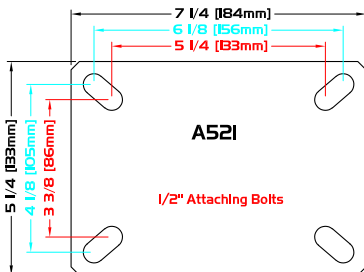

PLATE DIAGRAMS

WHEEL		CASTER				PART NUMBER				
Diameter	Tread Width	Capacity Lbs.	Dimension "A"	Swivel Radius	Overall Height	Head Type	Standard Top Plate	Swivel	Caster Weight (lbs)	
1900 Series - see pages 37-39										
2" Dual	7/8"	up to 750	7 5/8"	6 3/4"	4 3/8"	Thrust Bearing	A38H	STC-3XS1923-D80Z-WHEEL TYPE	Caster X 3 + 5.00	
		up to 750	7 5/8"	6 3/4"	4 7/16"	Twister	A46H	STC-3XS1923-D81Z-WHEEL TYPE	Caster X 3 + 10.00	
		up to 750	7 5/8"	6 3/4"	4 23/32"	Typhoon	A52I	STC-3XS1923-D82Z-WHEEL TYPE	Caster X 3 + 14.00	
3"	1 1/4"	up to 750	7 5/8"	7 1/16"	5 5/16"	Thrust Bearing	A38H	STC-3XS1933-D80Z-WHEEL TYPE	Caster X 3 + 5.00	
		up to 750	7 5/8"	7 1/16"	5 3/8"	Twister	A46H	STC-3XS1933-D81Z-WHEEL TYPE	Caster X 3 + 10.00	
		up to 750	7 5/8"	7 1/16"	5 21/32"	Typhoon	A52I	STC-3XS1933-D82Z-WHEEL TYPE	Caster X 3 + 14.00	
4"	1 1/4"	up to 750	7 5/8"	7 9/16"	6 3/8"	Thrust Bearing	A38H	STC-3XS1943-D80Z-WHEEL TYPE	Caster X 3 + 5.00	
		up to 750	7 5/8"	7 9/16"	6 7/16"	Twister	A46H	STC-3XS1943-D81Z-WHEEL TYPE	Caster X 3 + 10.00	
		up to 750	7 5/8"	7 9/16"	6 23/32"	Typhoon	A52I	STC-3XS1943-D82Z-WHEEL TYPE	Caster X 3 + 14.00	
5"	1 1/4"	up to 750	7 5/8"	8"	7 1/4"	Thrust Bearing	A38H	STC-3XS1953-D80Z-WHEEL TYPE	Caster X 3 + 5.00	
		up to 750	7 5/8"	8"	7 5/16"	Twister	A46H	STC-3XS1953-D81Z-WHEEL TYPE	Caster X 3 + 10.00	
		up to 750	7 5/8"	8"	7 19/32"	Typhoon	A52I	STC-3XS1953-D82Z-WHEEL TYPE	Caster X 3 + 14.00	
5400 Series - see pages 57.58										
2 5/8"	1 1/2"	up to 1,200	7 5/8"	7"	4 7/8"	Thrust Bearing	A38H	STC-3XS54263-D80Z-WHEEL TYPE	Caster X 3 + 5.00	
		up to 1,200	7 5/8"	7"	4 15/16"	Twister	A46H	STC-3XS54263-D81Z-WHEEL TYPE	Caster X 3 + 10.00	
		up to 1,200	7 5/8"	7"	5 7/32"	Typhoon	A52I	STC-3XS54263-D82Z-WHEEL TYPE	Caster X 3 + 14.00	
3"	1 1/2"	up to 1,200	7 5/8"	7 5/16"	5 9/16"	Thrust Bearing	A38H	STC-3XS5433-D80Z-WHEEL TYPE	Caster X 3 + 5.00	
		up to 1,650	7 5/8"	7 5/16"	5 5/8"	Twister	A46H	STC-3XS5433-D81Z-WHEEL TYPE	Caster X 3 + 10.00	
		up to 1,650	7 5/8"	7 5/16"	5 29/32"	Typhoon	A52I	STC-3XS5433-D82Z-WHEEL TYPE	Caster X 3 + 14.00	
4"	1 1/2"	up to 1,200	7 5/8"	7 3/4"	6 9/16"	Thrust Bearing	A38H	STC-3XS5443-D80Z-WHEEL TYPE	Caster X 3 + 5.00	
		up to 1,650	7 5/8"	7 3/4"	6 5/8"	Twister	A46H	STC-3XS5443-D81Z-WHEEL TYPE	Caster X 3 + 10.00	
		up to 1,650	7 5/8"	7 3/4"	6 29/32"	Typhoon	A52I	STC-3XS5443-D82Z-WHEEL TYPE	Caster X 3 + 14.00	
5"	1 1/2"	up to 1,200	10 3/16"	10"	7 9/16"	Thrust Bearing	A38H	STC-3XS5453-D83Z-WHEEL TYPE	Caster X 3 + 6.00	
		up to 1,650	10 3/16"	10"	7 5/8"	Twister	A46H	STC-3XS5453-D84Z-WHEEL TYPE	Caster X 3 + 14.00	
		up to 1,650	10 3/16"	10"	7 29/32"	Typhoon	A52I	STC-3XS5453-D85Z-WHEEL TYPE	Caster X 3 + 20.00	
6"	1 1/2"	up to 1,200	10 3/16"	10 3/8"	8 1/2"	Thrust Bearing	A38H	STC-3XS5463-D83Z-WHEEL TYPE	Caster X 3 + 6.00	
		up to 1,650	10 3/16"	10 3/8"	8 9/16"	Twister	A46H	STC-3XS5463-D84Z-WHEEL TYPE	Caster X 3 + 14.00	
		up to 1,650	10 3/16"	10 3/8"	8 27/32"	Typhoon	A52I	STC-3XS5463-D85Z-WHEEL TYPE	Caster X 3 + 20.00	
E6500 Series - see pages 65.66										
4"	2"	up to 1,200	8 5/8"	8 11/16"	7 3/16"	Twister	A46H	STC-3XSE6543-D86Z-WHEEL TYPE	Caster X 3 + 12.00	
		up to 2,700	8 5/8"	8 11/16"	7 15/32"	Typhoon	A52I	STC-3XSE6543-D87Z-WHEEL TYPE	Caster X 3 + 16.80	
5"	2"	up to 1,650	10 3/16"	10 3/16"	8 1/16"	Twister	A46H	STC-3XSE6553-D84Z-WHEEL TYPE	Caster X 3 + 14.00	
		up to 2,700	10 3/16"	10 3/16"	8 11/32"	Typhoon	A52I	STC-3XSE6553-D85Z-WHEEL TYPE	Caster X 3 + 20.00	
6"	2"	up to 1,650	13"	12 1/2"	9 1/16"	Twister	A46H	STC-3XSE6563-D88Z-WHEEL TYPE	Caster X 3 + 18.50	
		up to 2,700	13"	12 1/2"	9 11/32"	Typhoon	A52I	STC-3XSE6563-D89Z-WHEEL TYPE	Caster X 3 + 26.00	
8"	2"	up to 1,650	13"	13 1/2"	11 1/16"	Twister	A46H	STC-3XSE6583-D88Z-WHEEL TYPE	Caster X 3 + 18.75	
		up to 2,700	13"	13 1/2"	11 11/32"	Typhoon	A52I	STC-3XSE6583-D89Z-WHEEL TYPE	Caster X 3 + 26.00	