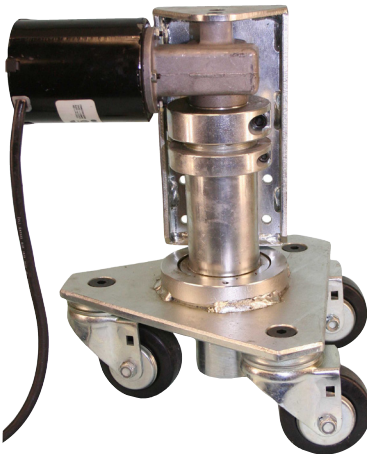

PLATE DIAGRAMS

WHEEL		CASTER				PART NUMBER				
Diameter	Tread Width	Capacity Lbs.	Dimension "A"	Swivel Radius	Overall Height	Head Type	Standard Top Plate	Swivel	Caster Weight (lbs)	
1900 Series - see pages 37-39										
2" Dual	7/8"	up to 750	7 5/8"	6 3/4"	4 3/8"	Thrust Bearing	A38H	STC-3XS1923-D80Z-WHEEL TYPE	Caster X 3 + 5.00	
		up to 750	7 5/8"	6 3/4"	4 7/16"	Twister	A46H	STC-3XS1923-D81Z-WHEEL TYPE	Caster X 3 + 10.00	
		up to 750	7 5/8"	6 3/4"	4 23/32"	Typhoon	A52I	STC-3XS1923-D82Z-WHEEL TYPE	Caster X 3 + 14.00	
3"	1 1/4"	up to 750	7 5/8"	7 1/16"	5 5/16"	Thrust Bearing	A38H	STC-3XS1933-D80Z-WHEEL TYPE	Caster X 3 + 5.00	
		up to 750	7 5/8"	7 1/16"	5 3/8"	Twister	A46H	STC-3XS1933-D81Z-WHEEL TYPE	Caster X 3 + 10.00	
		up to 750	7 5/8"	7 1/16"	5 21/32"	Typhoon	A52I	STC-3XS1933-D82Z-WHEEL TYPE	Caster X 3 + 14.00	
4"	1 1/4"	up to 750	7 5/8"	7 9/16"	6 3/8"	Thrust Bearing	A38H	STC-3XS1943-D80Z-WHEEL TYPE	Caster X 3 + 5.00	
		up to 750	7 5/8"	7 9/16"	6 7/16"	Twister	A46H	STC-3XS1943-D81Z-WHEEL TYPE	Caster X 3 + 10.00	
		up to 750	7 5/8"	7 9/16"	6 23/32"	Typhoon	A52I	STC-3XS1943-D82Z-WHEEL TYPE	Caster X 3 + 14.00	
5"	1 1/4"	up to 750	7 5/8"	8"	7 1/4"	Thrust Bearing	A38H	STC-3XS1953-D80Z-WHEEL TYPE	Caster X 3 + 5.00	
		up to 750	7 5/8"	8"	7 5/16"	Twister	A46H	STC-3XS1953-D81Z-WHEEL TYPE	Caster X 3 + 10.00	
		up to 750	7 5/8"	8"	7 19/32"	Typhoon	A52I	STC-3XS1953-D82Z-WHEEL TYPE	Caster X 3 + 14.00	
5400 Series - see pages 57.58										
2 5/8"	1 1/2"	up to 1,200	7 5/8"	7"	4 7/8"	Thrust Bearing	A38H	STC-3XS54263-D80Z-WHEEL TYPE	Caster X 3 + 5.00	
		up to 1,200	7 5/8"	7"	4 15/16"	Twister	A46H	STC-3XS54263-D81Z-WHEEL TYPE	Caster X 3 + 10.00	
		up to 1,200	7 5/8"	7"	5 7/32"	Typhoon	A52I	STC-3XS54263-D82Z-WHEEL TYPE	Caster X 3 + 14.00	
3"	1 1/2"	up to 1,200	7 5/8"	7 5/16"	5 9/16"	Thrust Bearing	A38H	STC-3XS5433-D80Z-WHEEL TYPE	Caster X 3 + 5.00	
		up to 1,650	7 5/8"	7 5/16"	5 5/8"	Twister	A46H	STC-3XS5433-D81Z-WHEEL TYPE	Caster X 3 + 10.00	
		up to 1,650	7 5/8"	7 5/16"	5 29/32"	Typhoon	A52I	STC-3XS5433-D82Z-WHEEL TYPE	Caster X 3 + 14.00	
4"	1 1/2"	up to 1,200	7 5/8"	7 3/4"	6 9/16"	Thrust Bearing	A38H	STC-3XS5443-D80Z-WHEEL TYPE	Caster X 3 + 5.00	
		up to 1,650	7 5/8"	7 3/4"	6 5/8"	Twister	A46H	STC-3XS5443-D81Z-WHEEL TYPE	Caster X 3 + 10.00	
		up to 1,650	7 5/8"	7 3/4"	6 29/32"	Typhoon	A52I	STC-3XS5443-D82Z-WHEEL TYPE	Caster X 3 + 14.00	
5"	1 1/2"	up to 1,200	10 3/16"	10"	7 9/16"	Thrust Bearing	A38H	STC-3XS5453-D83Z-WHEEL TYPE	Caster X 3 + 6.00	
		up to 1,650	10 3/16"	10"	7 5/8"	Twister	A46H	STC-3XS5453-D84Z-WHEEL TYPE	Caster X 3 + 14.00	
		up to 1,650	10 3/16"	10"	7 29/32"	Typhoon	A52I	STC-3XS5453-D85Z-WHEEL TYPE	Caster X 3 + 20.00	
6"	1 1/2"	up to 1,200	10 3/16"	10 3/8"	8 1/2"	Thrust Bearing	A38H	STC-3XS5463-D83Z-WHEEL TYPE	Caster X 3 + 6.00	
		up to 1,650	10 3/16"	10 3/8"	8 9/16"	Twister	A46H	STC-3XS5463-D84Z-WHEEL TYPE	Caster X 3 + 14.00	
		up to 1,650	10 3/16"	10 3/8"	8 27/32"	Typhoon	A52I	STC-3XS5463-D85Z-WHEEL TYPE	Caster X 3 + 20.00	
E6500 Series - see pages 65.66										
4"	2"	up to 1,200	8 5/8"	8 11/16"	7 3/16"	Twister	A46H	STC-3XSE6543-D86Z-WHEEL TYPE	Caster X 3 + 12.00	
		up to 2,700	8 5/8"	8 11/16"	7 15/32"	Typhoon	A52I	STC-3XSE6543-D87Z-WHEEL TYPE	Caster X 3 + 16.80	
5"	2"	up to 1,650	10 3/16"	10 3/16"	8 1/16"	Twister	A46H	STC-3XSE6553-D84Z-WHEEL TYPE	Caster X 3 + 14.00	
		up to 2,700	10 3/16"	10 3/16"	8 11/32"	Typhoon	A52I	STC-3XSE6553-D85Z-WHEEL TYPE	Caster X 3 + 20.00	
6"	2"	up to 1,650	13"	12 1/2"	9 1/16"	Twister	A46H	STC-3XSE6563-D88Z-WHEEL TYPE	Caster X 3 + 18.50	
		up to 2,700	13"	12 1/2"	9 11/32"	Typhoon	A52I	STC-3XSE6563-D89Z-WHEEL TYPE	Caster X 3 + 26.00	
8"	2"	up to 1,650	13"	13 1/2"	11 1/16"	Twister	A46H	STC-3XSE6583-D88Z-WHEEL TYPE	Caster X 3 + 18.75	
		up to 2,700	13"	13 1/2"	11 11/32"	Typhoon	A52I	STC-3XSE6583-D89Z-WHEEL TYPE	Caster X 3 + 26.00	