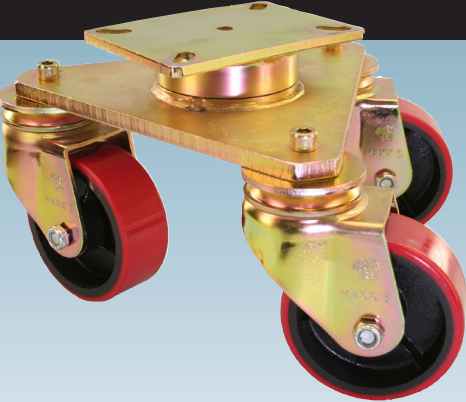

Theatrical Tryke™

SERIES

2,700 LBS
capacity

EXCELLENT FOR

- Hospital supply industry
- Film & entertainment industry
- Research & development labs
- Specialized store fixtures
- Test facilities
- Staging equipment
- Ergonomical requirements