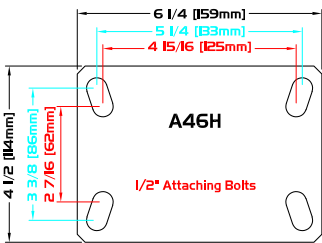

PLATE DIAGRAMS

WHEEL		CASTER				PART NUMBER				
Diameter	Tread Width	Capacity Lbs.	Dimension "A"	Swivel Radius	Overall Height	Head Type	Standard Top Plate	Swivel	Caster Weight (lbs)	
1900 Series - see pages 37-39										
2" Dual	7/8"	up to 750	7 5/8"	6 3/4"	4 3/8"	Thrust Bearing	A38H	STC-3XS1923-D80Z-WHEEL TYPE	Caster X 3 + 5.00	
		up to 750	7 5/8"	6 3/4"	4 7/16"	Twister	A46H	STC-3XS1923-D81Z-WHEEL TYPE	Caster X 3 + 10.00	
		up to 750	7 5/8"	6 3/4"	4 23/32"	Typhoon	A52I	STC-3XS1923-D82Z-WHEEL TYPE	Caster X 3 + 14.00	
3"	1 1/4"	up to 750	7 5/8"	7 1/16"	5 5/16"	Thrust Bearing	A38H	STC-3XS1933-D80Z-WHEEL TYPE	Caster X 3 + 5.00	
		up to 750	7 5/8"	7 1/16"	5 3/8"	Twister	A46H	STC-3XS1933-D81Z-WHEEL TYPE	Caster X 3 + 10.00	
		up to 750	7 5/8"	7 1/16"	5 21/32"	Typhoon	A52I	STC-3XS1933-D82Z-WHEEL TYPE	Caster X 3 + 14.00	
4"	1 1/4"	up to 750	7 5/8"	7 9/16"	6 3/8"	Thrust Bearing	A38H	STC-3XS1943-D80Z-WHEEL TYPE	Caster X 3 + 5.00	
		up to 750	7 5/8"	7 9/16"	6 7/16"	Twister	A46H	STC-3XS1943-D81Z-WHEEL TYPE	Caster X 3 + 10.00	
		up to 750	7 5/8"	7 9/16"	6 23/32"	Typhoon	A52I	STC-3XS1943-D82Z-WHEEL TYPE	Caster X 3 + 14.00	
5"	1 1/4"	up to 750	7 5/8"	8"	7 1/4"	Thrust Bearing	A38H	STC-3XS1953-D80Z-WHEEL TYPE	Caster X 3 + 5.00	
		up to 750	7 5/8"	8"	7 5/16"	Twister	A46H	STC-3XS1953-D81Z-WHEEL TYPE	Caster X 3 + 10.00	
		up to 750	7 5/8"	8"	7 19/32"	Typhoon	A52I	STC-3XS1953-D82Z-WHEEL TYPE	Caster X 3 + 14.00	
5400 Series - see pages 57.58										
2 5/8"	1 1/2"	up to 1,200	7 5/8"	7"	4 7/8"	Thrust Bearing	A38H	STC-3XS54263-D80Z-WHEEL TYPE	Caster X 3 + 5.00	
		up to 1,200	7 5/8"	7"	4 15/16"	Twister	A46H	STC-3XS54263-D81Z-WHEEL TYPE	Caster X 3 + 10.00	
		up to 1,200	7 5/8"	7"	5 7/32"	Typhoon	A52I	STC-3XS54263-D82Z-WHEEL TYPE	Caster X 3 + 14.00	
3"	1 1/2"	up to 1,200	7 5/8"	7 5/16"	5 9/16"	Thrust Bearing	A38H	STC-3XS5433-D80Z-WHEEL TYPE	Caster X 3 + 5.00	
		up to 1,650	7 5/8"	7 5/16"	5 5/8"	Twister	A46H	STC-3XS5433-D81Z-WHEEL TYPE	Caster X 3 + 10.00	
		up to 1,650	7 5/8"	7 5/16"	5 29/32"	Typhoon	A52I	STC-3XS5433-D82Z-WHEEL TYPE	Caster X 3 + 14.00	
4"	1 1/2"	up to 1,200	7 5/8"	7 3/4"	6 9/16"	Thrust Bearing	A38H	STC-3XS5443-D80Z-WHEEL TYPE	Caster X 3 + 5.00	
		up to 1,650	7 5/8"	7 3/4"	6 5/8"	Twister	A46H	STC-3XS5443-D81Z-WHEEL TYPE	Caster X 3 + 10.00	
		up to 1,650	7 5/8"	7 3/4"	6 29/32"	Typhoon	A52I	STC-3XS5443-D82Z-WHEEL TYPE	Caster X 3 + 14.00	
5"	1 1/2"	up to 1,200	10 3/16"	10"	7 9/16"	Thrust Bearing	A38H	STC-3XS5453-D83Z-WHEEL TYPE	Caster X 3 + 6.00	
		up to 1,650	10 3/16"	10"	7 5/8"	Twister	A46H	STC-3XS5453-D84Z-WHEEL TYPE	Caster X 3 + 14.00	
		up to 1,650	10 3/16"	10"	7 29/32"	Typhoon	A52I	STC-3XS5453-D85Z-WHEEL TYPE	Caster X 3 + 20.00	
6"	1 1/2"	up to 1,200	10 3/16"	10 3/8"	8 1/2"	Thrust Bearing	A38H	STC-3XS5463-D83Z-WHEEL TYPE	Caster X 3 + 6.00	
		up to 1,650	10 3/16"	10 3/8"	8 9/16"	Twister	A46H	STC-3XS5463-D84Z-WHEEL TYPE	Caster X 3 + 14.00	
		up to 1,650	10 3/16"	10 3/8"	8 27/32"	Typhoon	A52I	STC-3XS5463-D85Z-WHEEL TYPE	Caster X 3 + 20.00	
E6500 Series - see pages 65.66										
4"	2"	up to 1,200	8 5/8"	8 11/16"	7 3/16"	Twister	A46H	STC-3XSE6543-D86Z-WHEEL TYPE	Caster X 3 + 12.00	
		up to 2,700	8 5/8"	8 11/16"	7 15/32"	Typhoon	A52I	STC-3XSE6543-D87Z-WHEEL TYPE	Caster X 3 + 16.80	
5"	2"	up to 1,650	10 3/16"	10 3/16"	8 1/16"	Twister	A46H	STC-3XSE6553-D84Z-WHEEL TYPE	Caster X 3 + 14.00	
		up to 2,700	10 3/16"	10 3/16"	8 11/32"	Typhoon	A52I	STC-3XSE6553-D85Z-WHEEL TYPE	Caster X 3 + 20.00	
6"	2"	up to 1,650	13"	12 1/2"	9 1/16"	Twister	A46H	STC-3XSE6563-D88Z-WHEEL TYPE	Caster X 3 + 18.50	
		up to 2,700	13"	12 1/2"	9 11/32"	Typhoon	A52I	STC-3XSE6563-D89Z-WHEEL TYPE	Caster X 3 + 26.00	
8"	2"	up to 1,650	13"	13 1/2"	11 1/16"	Twister	A46H	STC-3XSE6583-D88Z-WHEEL TYPE	Caster X 3 + 18.75	
		up to 2,700	13"	13 1/2"	11 11/32"	Typhoon	A52I	STC-3XSE6583-D89Z-WHEEL TYPE	Caster X 3 + 26.00	